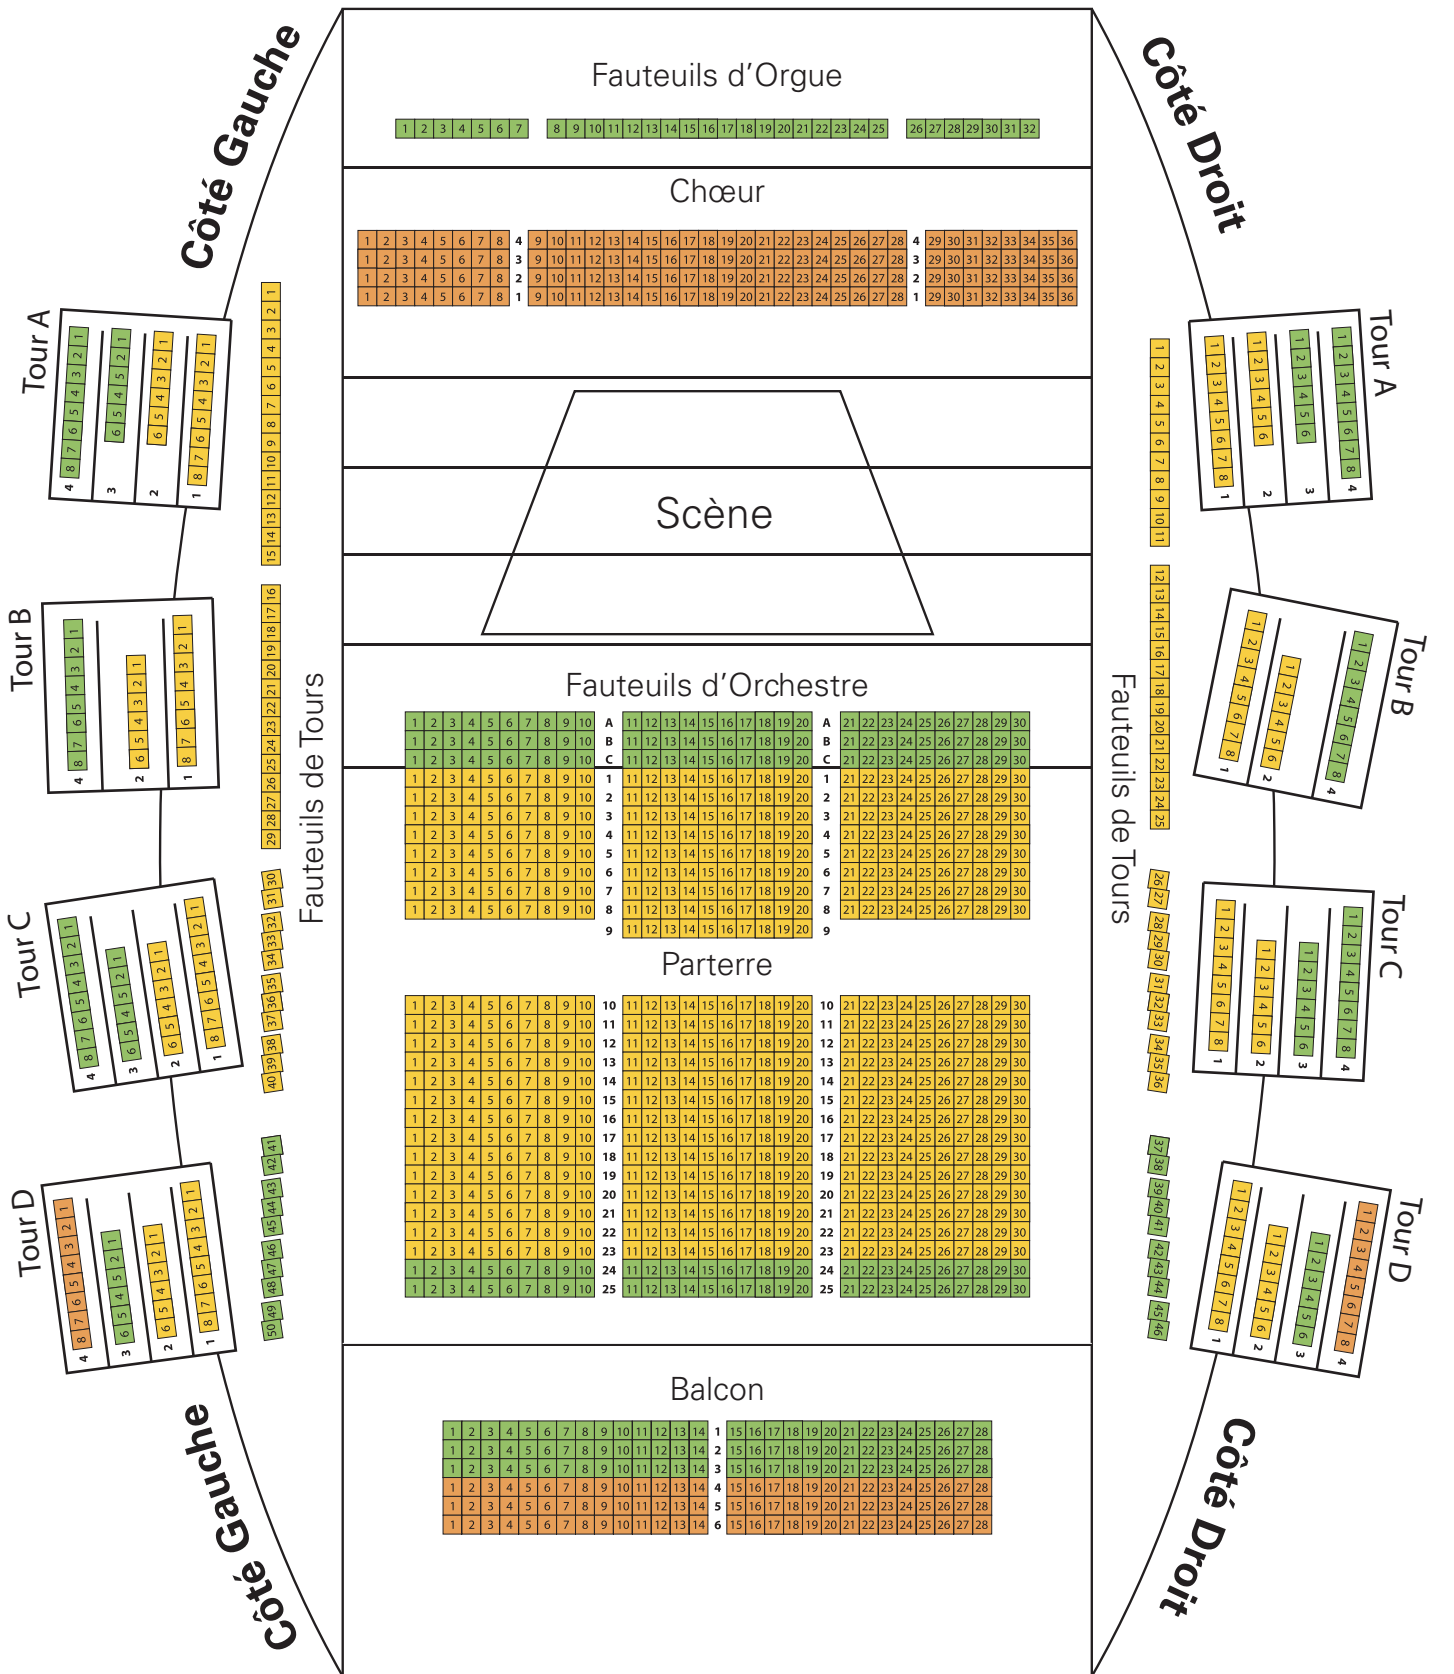

# Grand Auditorium

- Category I (Yellow)
- Category II (Green)
- Category III (Orange)